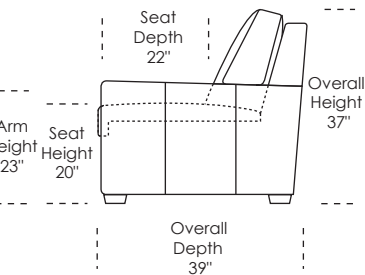

**CASSIDY featuring the Tiffany 24/7™**

**Standard Comfort Sleeper®**

**Features:**

- Luxurious sleeping with no springs, no bars and no sagging
- Room to stretch out with true 80 inches of bedroom-length sleeping surface
- Ultimate comfort on five inches of plush, high-density foam
- Complete choice from over 300 leather, Ultrasuede® and fabric options
- Zero wall clearance
- Under sofa dust covers keeps dust and dirt from ever touching the mattress
- Space saving engineering means getting a bigger bed in a smaller room
- Quick-ship delivery
- Lifetime warranty on frame
- Double-needle top stitching
- Loose back & seat cushions
- 10 year mechanism warranty

All dimensions are approximate and subject to change.

\* Picture shows left arm seated. Please specify left or right arm seated when ordering.  
 All orders are in seated position.

† Dotted lines for Queen Plus sizes indicates the number of seats.