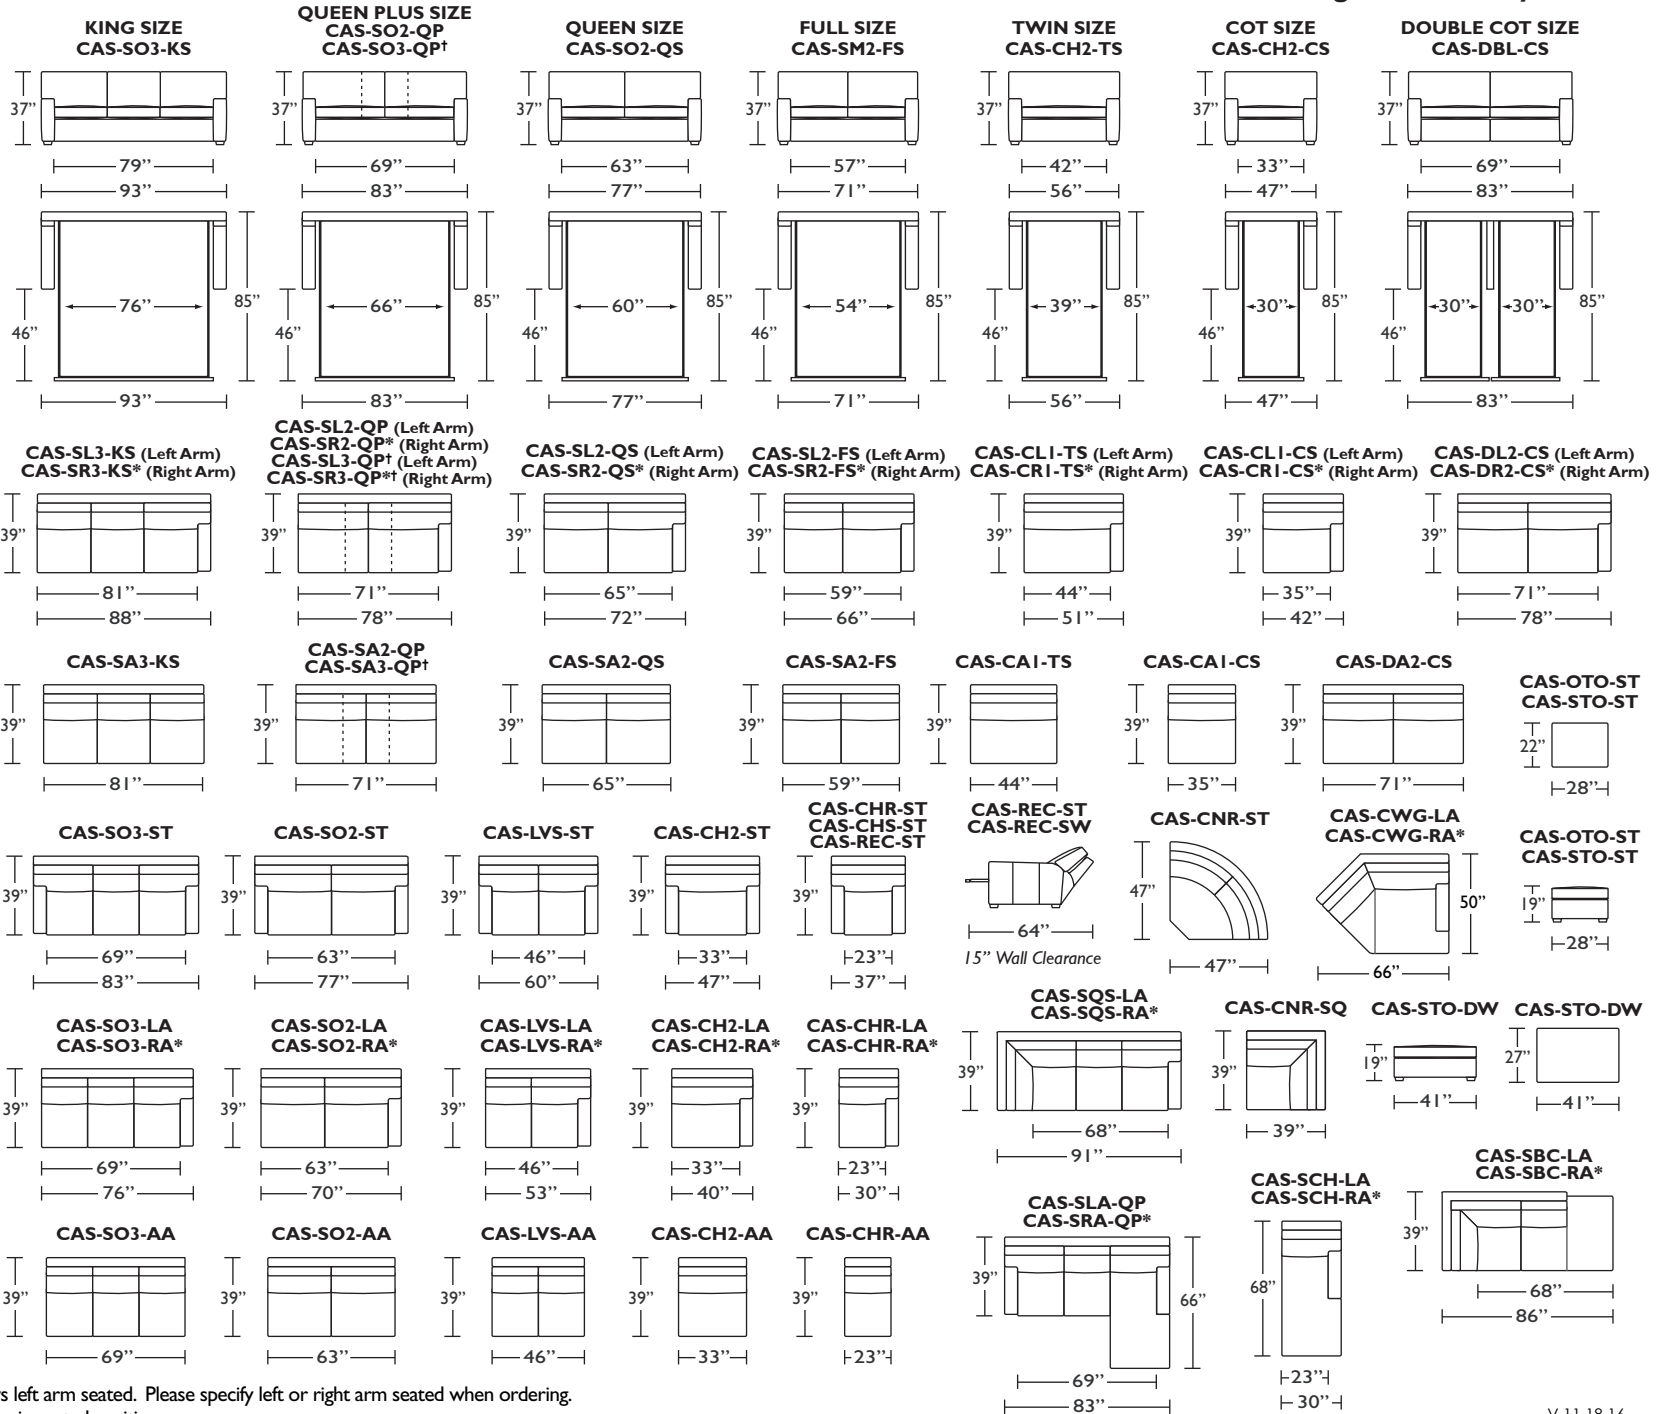

**CASSIDY featuring the Tiffany 24/7™**

**Standard Comfort Sleeper®**

**Features:**

- Luxurious sleeping with no springs, no bars and no sagging
- Room to stretch out with true 80 inches of bedroom-length sleeping surface
- Ultimate comfort on five inches of plush, high-density foam
- Complete choice from over 300 leather, Ultrasuede® and fabric options
- Zero wall clearance
- Under sofa dust covers keeps dust and dirt from ever touching the mattress
- Space saving engineering means getting a bigger bed in a smaller room
- Quick-ship delivery
- Lifetime warranty on frame
- Double-needle top stitching
- Loose back & seat cushions
- 10 year mechanism warranty

All dimensions are approximate and subject to change.

\* Picture shows left arm seated. Please specify left or right arm seated when ordering.  
 All orders are in seated position.

† Dotted lines for Queen Plus sizes indicates the number of seats.